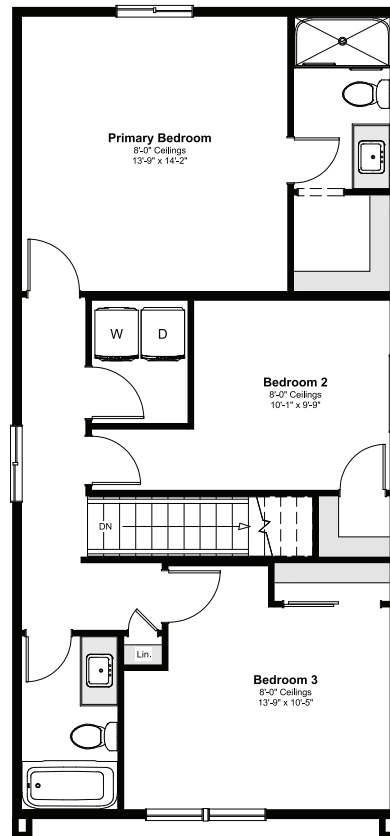

Lalonde West

COTTAGES

1399 PLAN - 1,399 SQ FT

Area	1st Floor	596 Sf
	2nd Floor	803 Sf
	Total	1399 Sf

RUSS PATTERSON
360.921.1848
 RPATTERSONPROPERTIES@GMAIL.COM