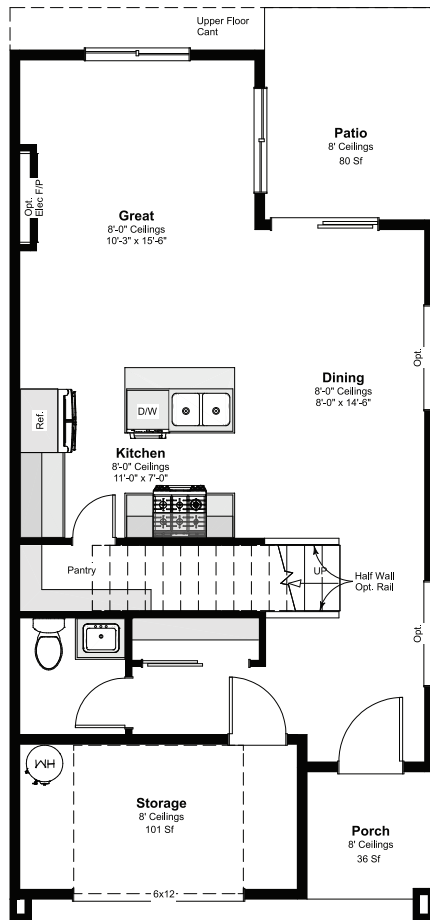

Lalonde West

COTTAGES

1399 PLAN - 1,399 SQ FT

Area	1st Floor	596 Sf
	2nd Floor	803 Sf
	Total	1399 Sf

RUSS PATTERSON
360.921.1848
 RPATTERSONPROPERTIES@GMAIL.COM