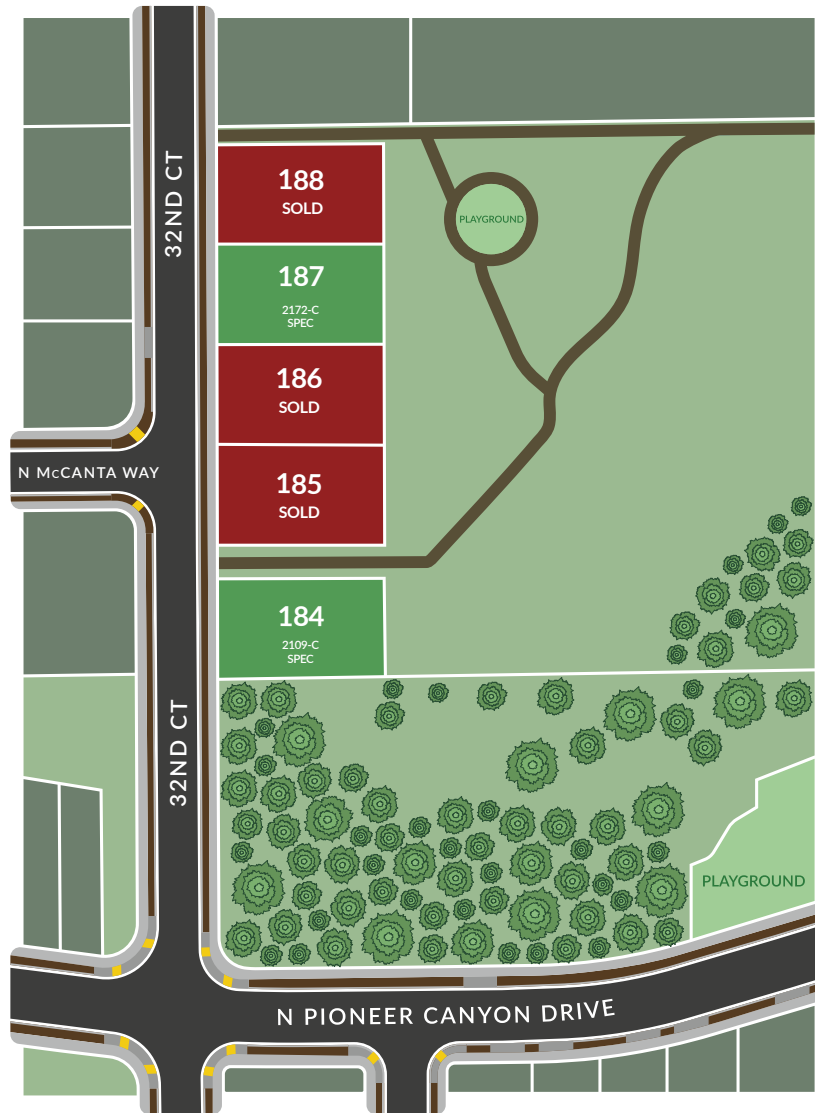

## HOMES STARTING IN THE \$700'S

 SPEC HOME: AVAILABLE  SOLD

LOCATED AT 588 N 32ND CT, RIDGEFIELD, WA 98642

**RUSS PATTERSON | 360.921.1848**

PRICES ARE SUBJECT TO CHANGE WITHOUT NOTICE. PLEASE CONSULT YOUR SALES REPRESENTATIVE FOR MORE INFORMATION.