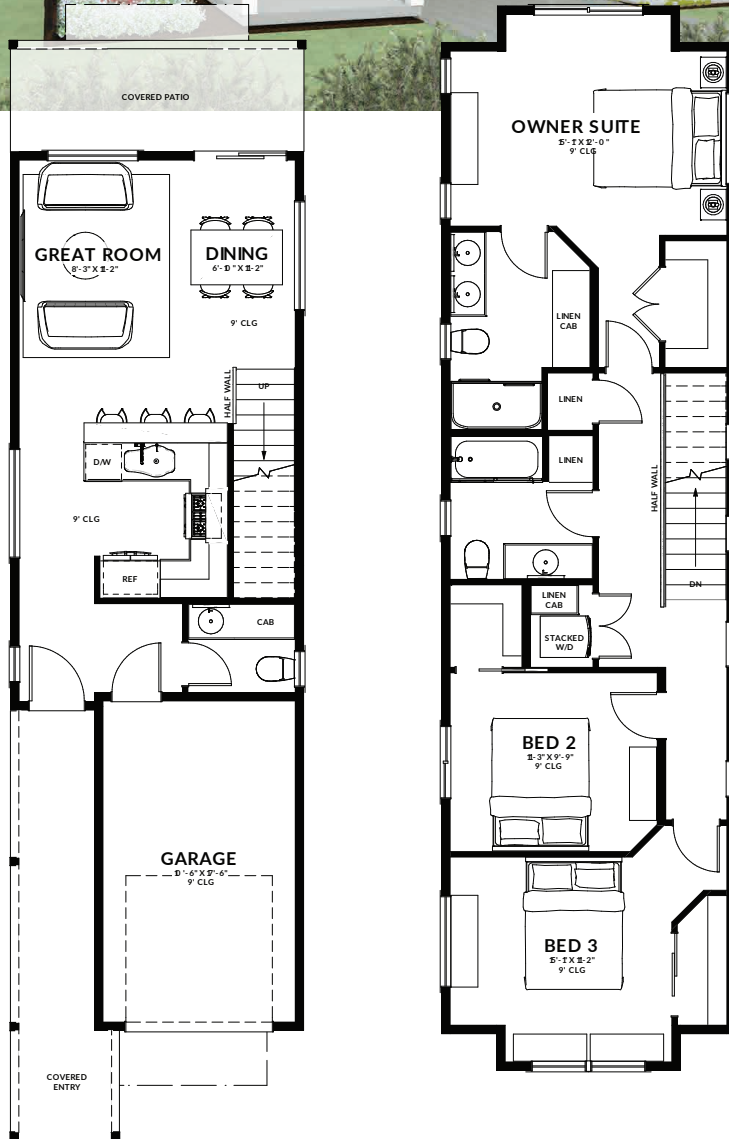

PLEASANTWOODS

COMMUNITY IN VANCOUVER, WA

MANOR
HOMES

A16-2 PLAN

RUSS PATTERSON
360.921.1848
RPATTERSONPROPERTIES@GMAIL.COM

MYMANORHOME.COM

PLAN INFORMATION FROM MANOR HOMES IS DEEMED RELIABLE, BUT NOT GUARANTEED. MANOR HOMES RESERVES THE RIGHT TO MODIFY, REVISE, OR WITHDRAW RENDERINGS, PLANS, SPECIFICATIONS, TERMS, CONDITIONS, AND STATEMENTS WITHOUT PRIOR NOTICE.