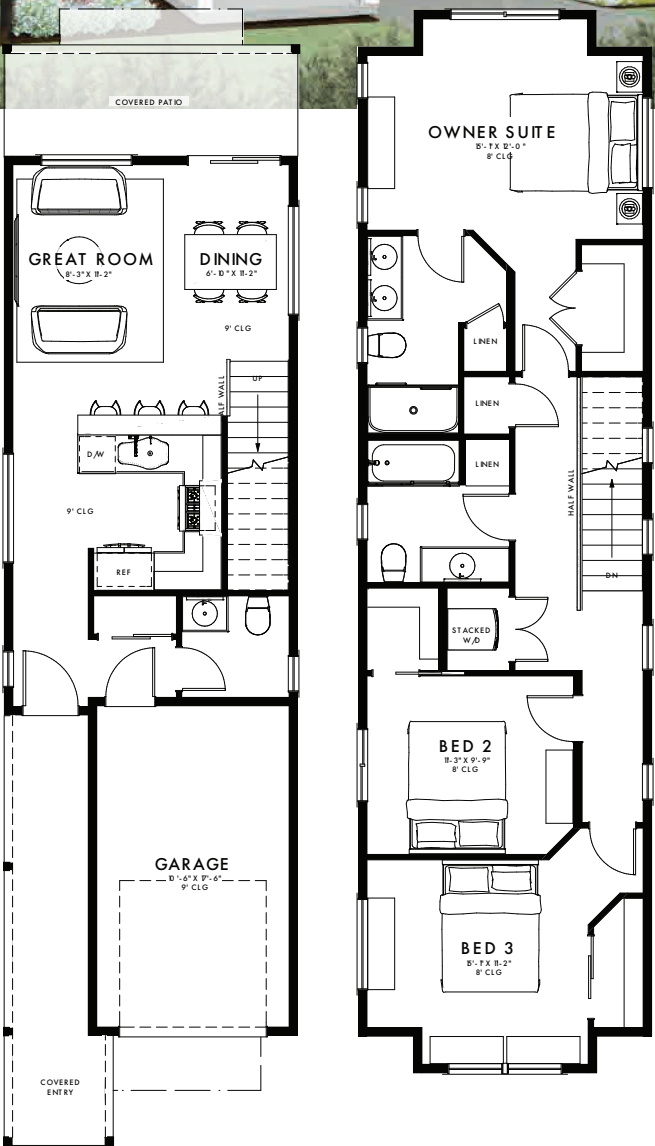

PLEASANTWOODS

COMMUNITY IN VANCOUVER, WA

MANOR
HOMES

A16-2 PLAN

RUSS PATTERSON
360.921.1848
RPATTERSONPROPERTIES@GMAIL.COM

MYMANORHOME.COM

PLAN INFORMATION FROM MANOR HOMES IS DEEMED RELIABLE, BUT NOT GUARANTEED. MANOR HOMES RESERVES THE RIGHT TO MODIFY, REVISE, OR WITHDRAW RENDERINGS, PLANS, SPECIFICATIONS, TERMS, CONDITIONS, AND STATEMENTS WITHOUT PRIOR NOTICE.