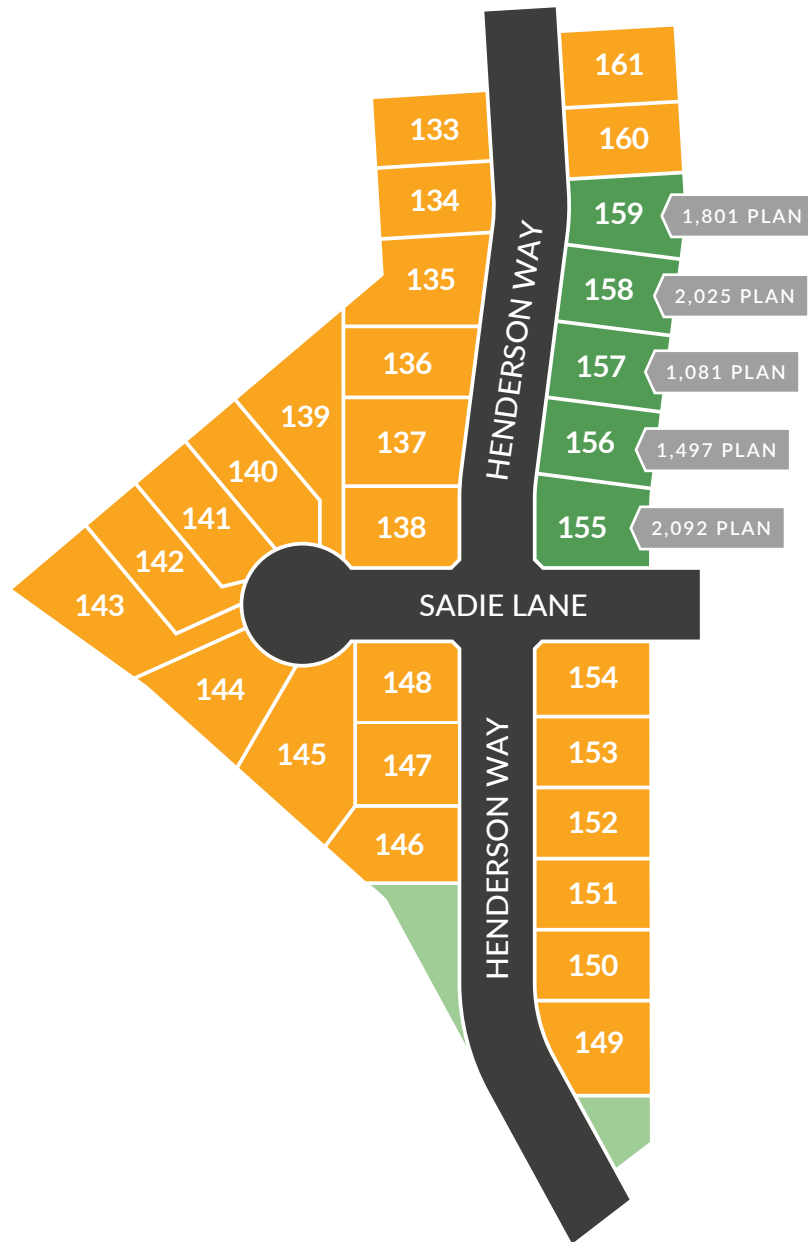

HOMES STARTING IN THE UPPER \$300'S

SPEC HOME: AVAILABLE
 SPEC HOME: FUTURE RELEASE
 SOLD
 MODEL HOME

1935 SCHNEITER DRIVE LONGVIEW, WA 98632

RUSS PATTERSON | 360.921.1848

PRICES ARE SUBJECT TO CHANGE WITHOUT NOTICE. PLEASE CONSULT YOUR SALES REPRESENTATIVE FOR MORE INFORMATION.