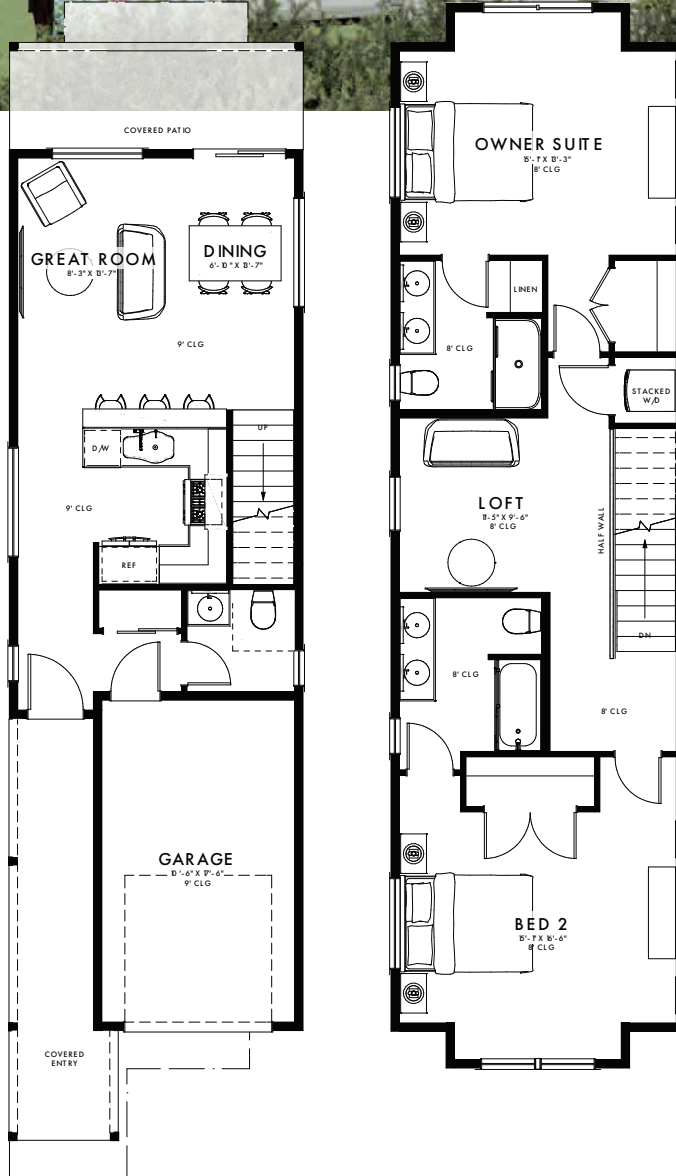

PLEASANTWOODS

COMMUNITY IN VANCOUVER, WA

MANOR
HOMES

A16 PLAN

RUSS PATTERSON
360.921.1848
RPATTERSONPROPERTIES@GMAIL.COM

MYMANORHOME.COM

PLAN INFORMATION FROM MANOR HOMES IS DEEMED RELIABLE, BUT NOT GUARANTEED. MANOR HOMES RESERVES THE RIGHT TO MODIFY, REVISE, OR WITHDRAW RENDERINGS, PLANS, SPECIFICATIONS, TERMS, CONDITIONS, AND STATEMENTS WITHOUT PRIOR NOTICE.