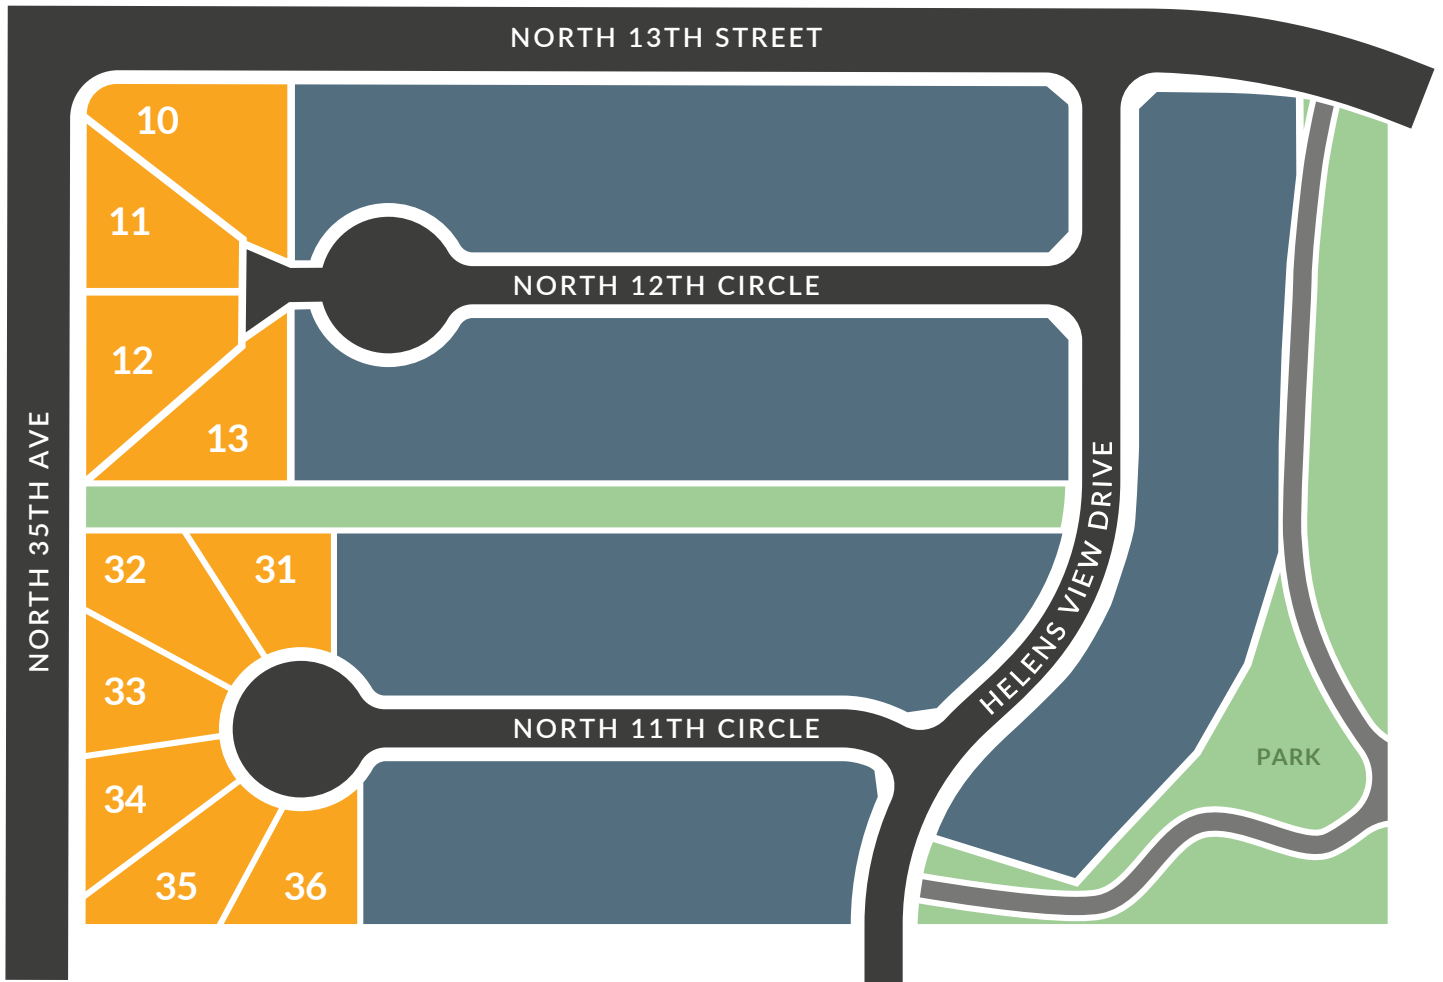

HOMES STARTING IN THE \$900'S

SPEC HOME: AVAILABLE
  SPEC HOME: FUTURE RELEASE
  SOLD
  OTHER BUILDER

DIRECTIONS: 3504 N TENTH STREET RIDGEFIELD, WA 98642  
THEN FOLLOW THE ARROW SIGNS TO LOCATION.

**RUSS PATTERSON | 360.921.1848**