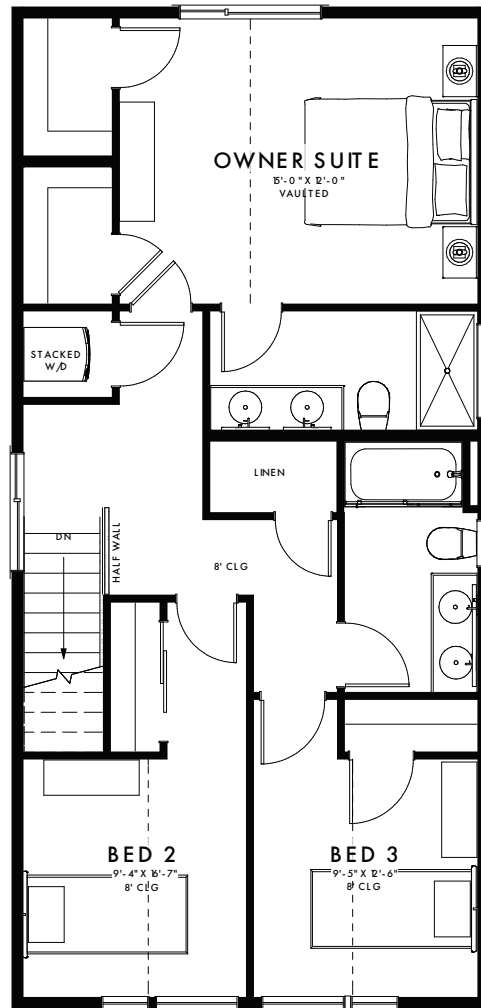

PLEASANTWOODS
COMMUNITY IN VANCOUVER, WA

MANOR
HOMES

B20 PLAN

RUSS PATTERSON
360.921.1848
RPATTERSONPROPERTIES@GMAIL.COM

MYMANORHOME.COM

PLAN INFORMATION FROM MANOR HOMES IS DEEMED RELIABLE, BUT NOT GUARANTEED. MANOR HOMES RESERVES THE RIGHT TO MODIFY, REVISE, OR WITHDRAW RENDERINGS, PLANS, SPECIFICATIONS, TERMS, CONDITIONS, AND STATEMENTS WITHOUT PRIOR NOTICE.