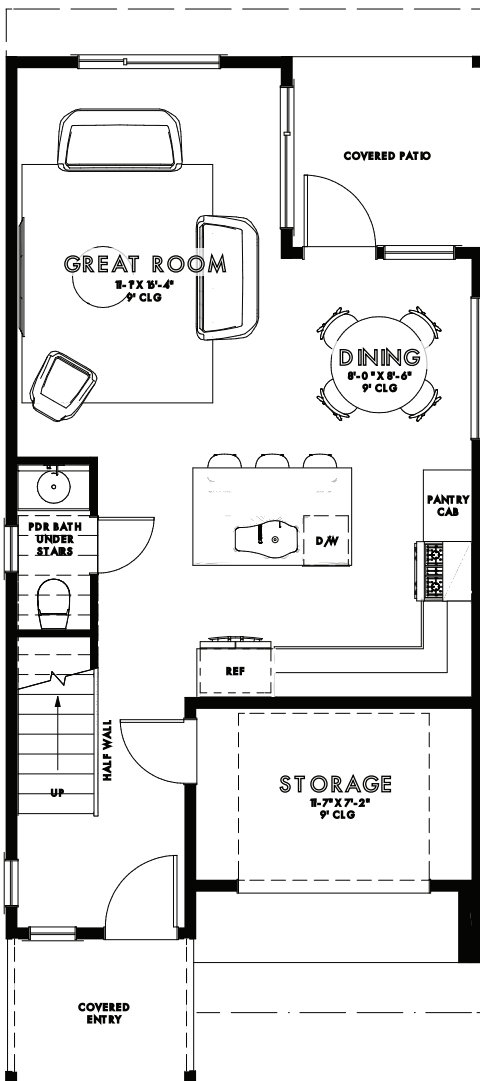

PLEASANTWOODS
COMMUNITY IN VANCOUVER, WA

MANOR
HOMES

B20 PLAN

RUSS PATTERSON
360.921.1848
RPATTERSONPROPERTIES@GMAIL.COM

MYMANORHOME.COM

PLAN INFORMATION FROM MANOR HOMES IS DEEMED RELIABLE, BUT NOT GUARANTEED. MANOR HOMES RESERVES THE RIGHT TO MODIFY, REVISE, OR WITHDRAW RENDERINGS, PLANS, SPECIFICATIONS, TERMS, CONDITIONS, AND STATEMENTS WITHOUT PRIOR NOTICE.