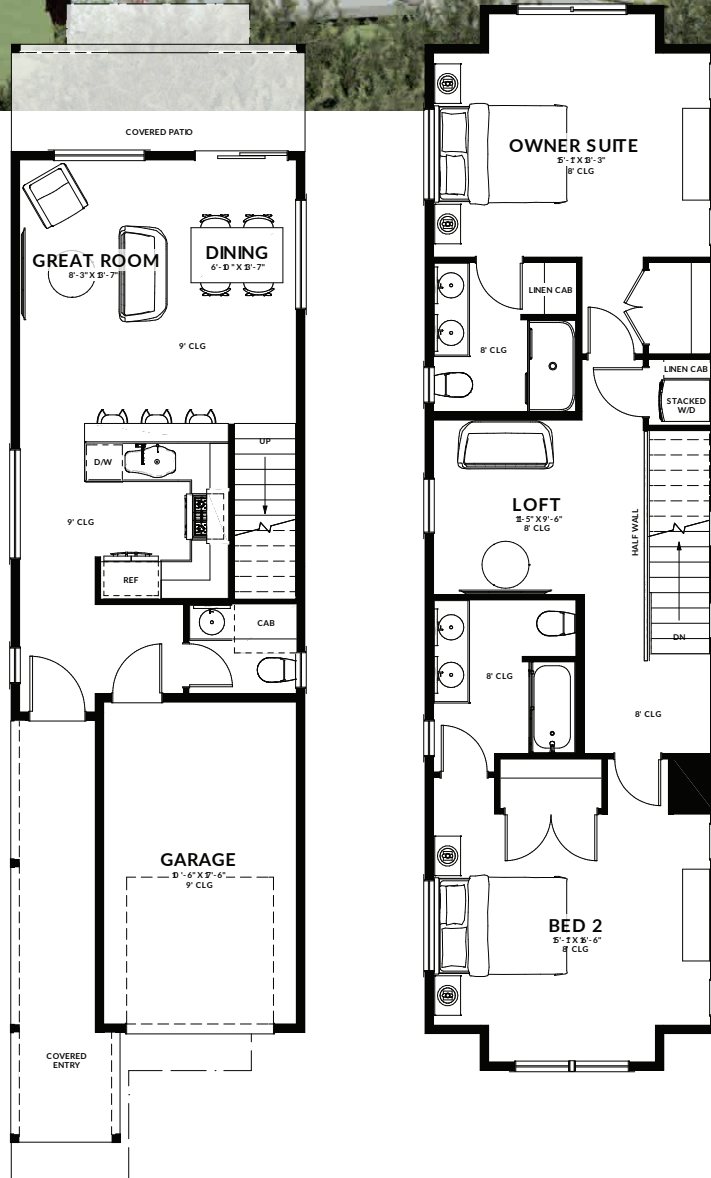

PLEASANTWOODS
COMMUNITY IN VANCOUVER, WA

MANOR
HOMES

A16 PLAN

RUSS PATTERSON
360.921.1848
RPATTERSONPROPERTIES@GMAIL.COM

MYMANORHOME.COM

PLAN INFORMATION FROM MANOR HOMES IS DEEMED RELIABLE, BUT NOT GUARANTEED. MANOR HOMES RESERVES THE RIGHT TO MODIFY, REVISE, OR WITHDRAW RENDERINGS, PLANS, SPECIFICATIONS, TERMS, CONDITIONS, AND STATEMENTS WITHOUT PRIOR NOTICE.