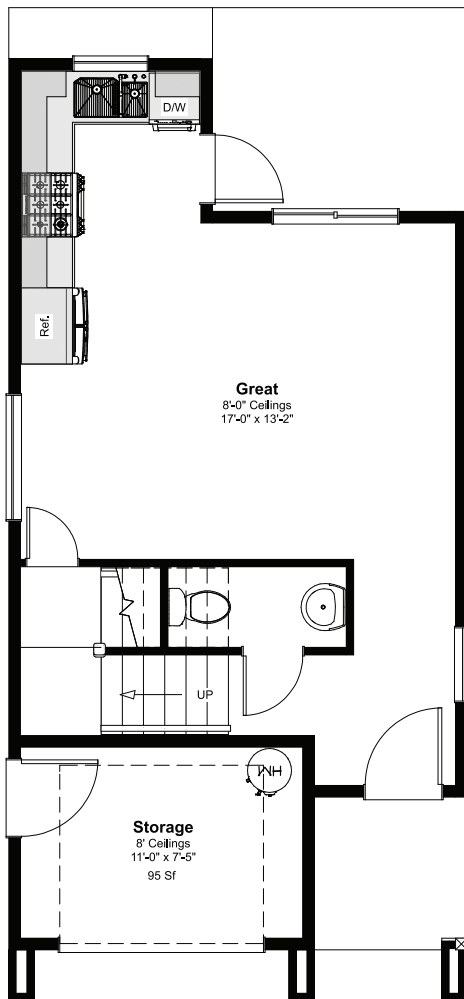

Lalonde West

COTTAGES

1080 PLAN - 1080 SQ FT

Area	1st Floor	439 Sf
	2nd Floor	641 Sf
	Total	1080 Sf

RUSS PATTERSON
360.921.1848
RPATTERSONPROPERTIES@GMAIL.COM