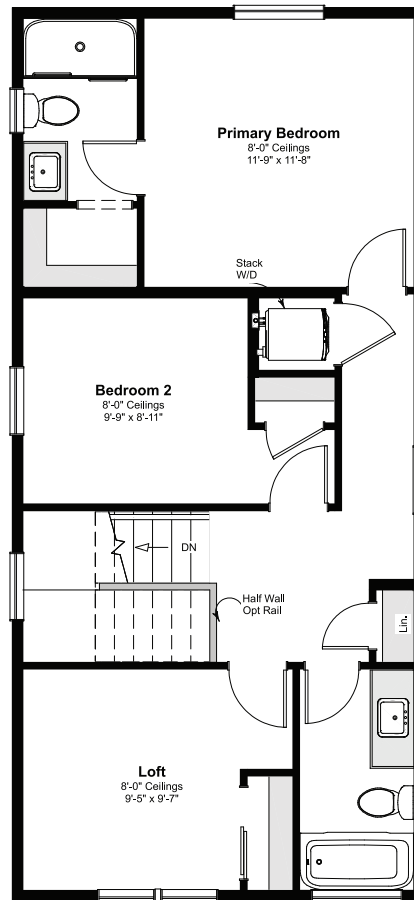

Lalonde West

COTTAGES

1080 PLAN - 1080 SQ FT

Area	1st Floor	439 Sf
	2nd Floor	641 Sf
	Total	1080 Sf

RUSS PATTERSON
360.921.1848
RPATTERSONPROPERTIES@GMAIL.COM